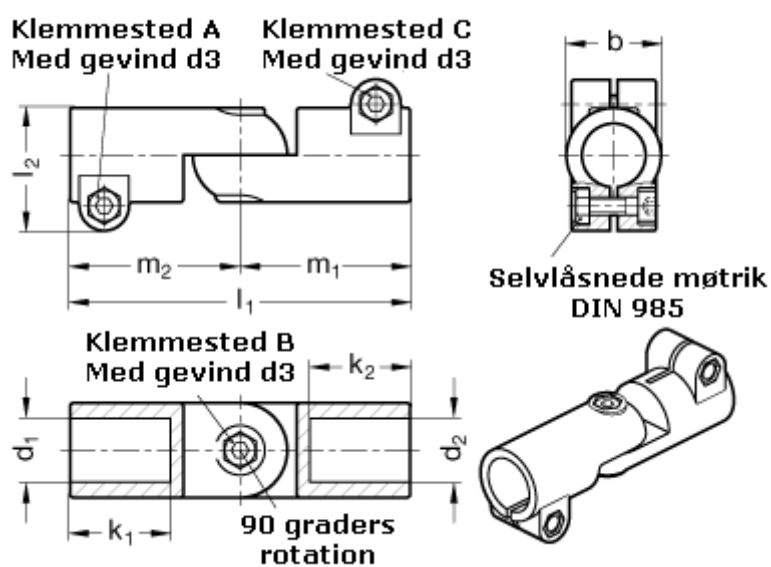

Article number: 20286B50B40S2SW

Description: E+G Swivel clamp connector joint
GN286-B50-B40-S-2-SW

Measures

$b = 65$	$m_1 = 115$
$d_1 = B50$	$m_2 = 115$
$d_2 = B40$	
$d_3 = M10$	
$k_1 = 74.0$	
$k_2 = 74.0$	
$l_1 = 230$	
$l_2 = 77.5$	